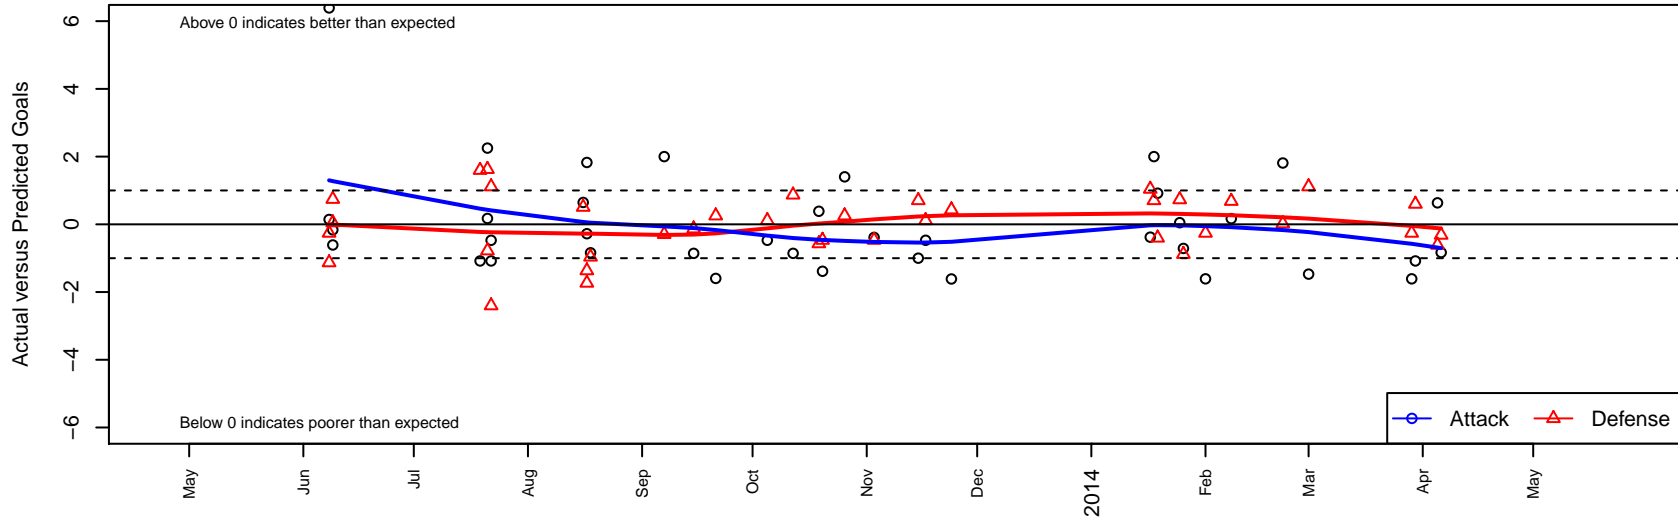

Crossfire Premier C G99
Dots are actual minus expected GF (blue circles) and GA (red triangles).
Blue line is smoothed change in attack strength. Red is smoothed change in defense strength.